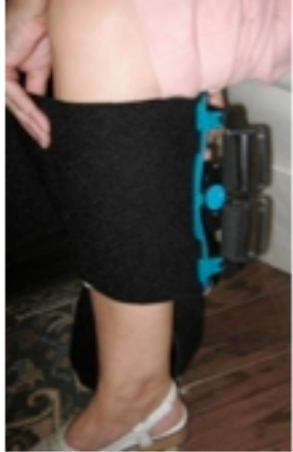

VENOWAVE is as easy as 1...2...3...

- Integrates within normal daily routine
- Wear sitting, standing, walking, or sleeping
- Lightweight, compact, and comfortable
- Discreet, wear under loose clothing
- Extremely quiet
- May be reimbursed by insurers

VENOWAVE

Read Booklet

Charge Battery

Insert Battery

Put on Calf

Apply Non-slip Wrap

Tighten Strap

Secure Velcro Tabs

Turn-on Switch

Light Indicates "On"

Lightweight

Wear Under Clothing...Discreet

Relax and enjoy the therapy provided by VENOWAVE

**Are YOU
ready to take
the 1st Step?**

[CLICK HERE](#)