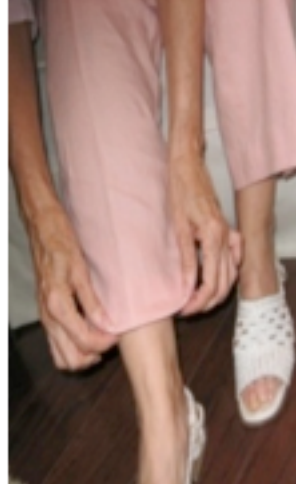

VENOWAVE is as easy as 1...2...3...

- Integrates within normal daily routine
- Wear sitting, standing, walking, or sleeping
- Lightweight, compact, and comfortable
- Discreet, wear under loose clothing
- Extremely quiet
- May be reimbursed by insurers

VENOWAVE

Read Booklet

Charge Battery

Insert Battery

Put on Calf

Apply Non-slip Wrap

Tighten Strap

Secure Velcro Tabs

Turn-on Switch

Light Indicates "On"

Lightweight

Wear Under Clothing...Discreet

Relax and enjoy the therapy provided by VENOWAVE

**Are YOU
ready to take
the 1st Step?**

[CLICK HERE](#)